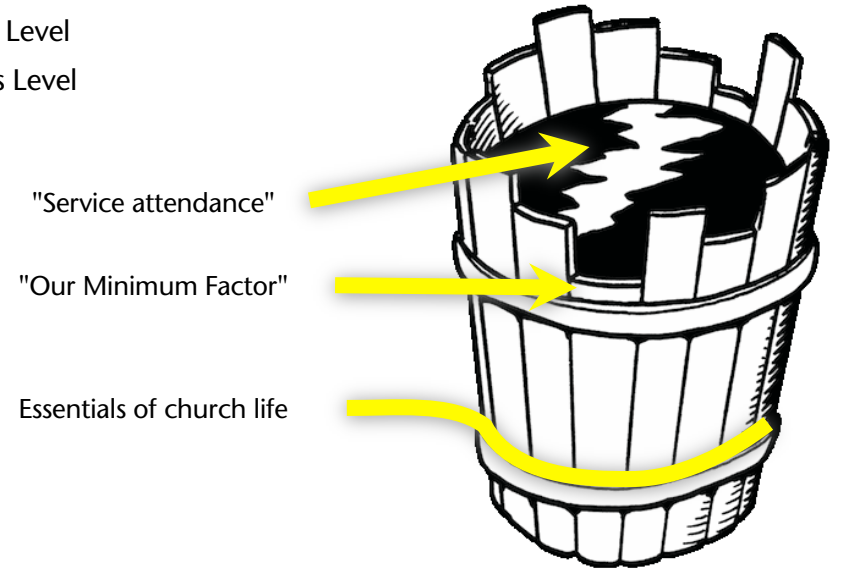

Does not come as naturally to us

- Our current quality characteristic tendencies
- Our previous quality characteristic tendencies
- Our current quality characteristic average

NCD *summary* guide

■ Current Level
— Previous Level

The shortest stave determines the amount the barrel can hold